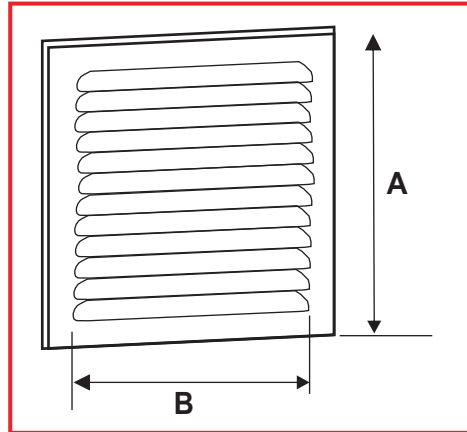

ANCILLARIES

METAL AIR GRILLE MAG SERIES

Front

Rear

■ FEATURES

Metal powder coated white grill for external or internal use.

■ DIMENSIONS(MM)

Model	A	B
MAG-150	150w x 150h	100w x 105h
MAG-200	200w x 200h	150w x 155h
MAG-250	250w x 250h	200w x 195h
MAG-300	300w x 300h	240w x 235h